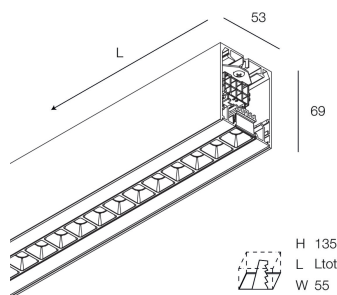

HERO PLUS

114661.20

novalux
ITALIAN LIGHTING DESIGN SINCE 1948

Features

Use: Indoor
Type of installation: WALL, RECESSED INTO PLASTERBOARD, SUSPENDED, CEILING MOUNTED, TRACK
Emission: DIRECT
Optics: MICRO OPTICS
Colour: CAFFE
Dimming: ON/OFF
Emergency: NO
L: 840mm
A: 53mm
H: 69mm
Made in: ITALY
Warranty: 5 years
Weight: 2.4kg