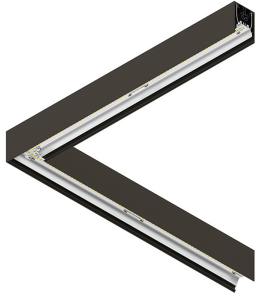

## Features

Use: Indoor  
Type of installation: WALL, RECESSED INTO PLASTERBOARD, SUSPENDED, CEILING MOUNTED, TRACK  
Emission: DIRECT  
Optics: HIGH-TRANSMITTANCE OPALE DIFFUSER  
Colour: CAFFE  
Dimming: DALI2, PUSH  
Emergency: NO  
L: 594x594mm  
A: 53mm  
H: 69mm  
Made in: ITALY  
Warranty: 5 years  
Weight: 2.1kg

## Features

Use: Indoor  
Optics: HIGH-TRANSMITTANCE OPAL DIFFUSER  
L: 594x594mm  
A: 48mm  
H: 6mm  
Made in: ITALY  
Warranty: 5 years  
Weight: 0.2kg