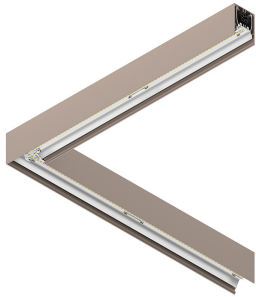

# HERO PLUS

114654.21 + 108938.99

HERO+: ANG.DX 27W 4K 594 CAP + HERO+: DIFF. OPALE ALTA TRASMIT ANG 594

**novalux**  
ITALIAN LIGHTING DESIGN SINCE 1948

## Features

Use: Indoor  
Type of installation: WALL, RECESSED INTO PLASTERBOARD, SUSPENDED, CEILING MOUNTED, TRACK  
Emission: DIRECT  
Optics: HIGH-TRANSMITTANCE OPAL DIFFUSER  
Colour: CAPPUCCINO  
Dimming: ON/OFF  
Emergency: NO  
L: 594x594mm  
A: 53mm  
H: 69mm  
Made in: ITALY  
Warranty: 5 years  
Weight: 2.1kg

## Features

Use: Indoor  
Optics: HIGH-TRANSMITTANCE OPAL DIFFUSER  
L: 594x594mm  
A: 48mm  
H: 6mm  
Made in: ITALY  
Warranty: 5 years  
Weight: 0.2kg