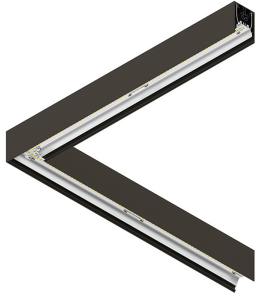

HERO PLUS

114654.20 + 108938.99

HERO+: ANG.DX 27W 4K 594 CAF + HERO+: DIFF. OPALE ALTA TRASMIT ANG 594

novalux
ITALIAN LIGHTING DESIGN SINCE 1948

Features

Use: Indoor
Type of installation: WALL, RECESSED INTO PLASTERBOARD, SUSPENDED, CEILING MOUNTED, TRACK
Emission: DIRECT
Optics: HIGH-TRANSMITTANCE OPALE DIFFUSER
Colour: CAFFE
Dimming: ON/OFF
Emergency: NO
L: 594x594mm
A: 53mm
H: 69mm
Made in: ITALY
Warranty: 5 years
Weight: 2.1kg