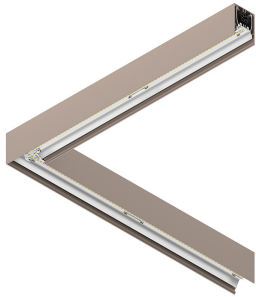

HERO PLUS

114653.21 + 108944.99

HERO+: ANG.DX 27W 3K 594 CAP + HERO+: DIFFUSORE OPALE PER ANGOLO 594

novalux
ITALIAN LIGHTING DESIGN SINCE 1948

Features

Use: Indoor
Type of installation: WALL, RECESSED INTO PLASTERBOARD, SUSPENDED, CEILING MOUNTED, TRACK
Emission: DIRECT
Optics: OPAL
Colour: CAPPUCCINO
Dimming: ON/OFF
Emergency: NO
L: 594x594mm
A: 53mm
H: 69mm
Made in: ITALY
Warranty: 5 years
Weight: 2.1kg