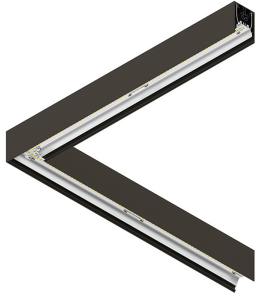

HERO PLUS

114653.20 + 108938.99

HERO+: ANG.DX 27W 3K 594 CAF + HERO+: DIFF. OPALE ALTA TRASMIT ANG 594

novalux
ITALIAN LIGHTING DESIGN SINCE 1948

H 135
L 594x594
W 55

Features

Use: Indoor
Type of installation: WALL, RECESSED INTO PLASTERBOARD, SUSPENDED, CEILING MOUNTED, TRACK
Emission: DIRECT
Optics: HIGH-TRANSMITTANCE OPALE DIFFUSER
Colour: CAFFE
Dimming: ON/OFF
Emergency: NO
L: 594x594mm
A: 53mm
H: 69mm
Made in: ITALY
Warranty: 5 years
Weight: 2.1kg