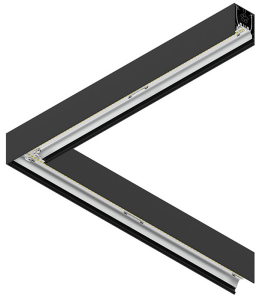

## Features

Use: Indoor  
Type of installation: WALL, RECESSED INTO PLASTERBOARD, SUSPENDED, CEILING MOUNTED, TRACK  
Emission: DIRECT  
Optics: MICROPRISMATIZED  
Colour: BLACK  
Dimming: ON/OFF  
Emergency: NO  
L: 594x594mm  
A: 53mm  
H: 69mm  
Made in: ITALY  
Warranty: 5 years  
Weight: 2.1kg