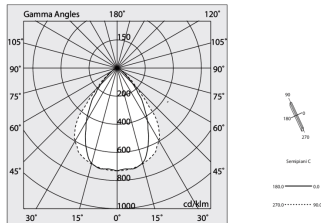

HERO PLUS

114634.02 + 108915.99

HERO+: 60W 3K 2520 DALI/PUSH NE + HERO: DIFF.MICROPRISM. PER 2520

novalux
ITALIAN LIGHTING DESIGN SINCE 1948

Features

Use: Indoor
Type of installation: WALL, RECESSED INTO PLASTERBOARD, SUSPENDED, CEILING MOUNTED, TRACK
Emission: DIRECT
Optics: MICROPRISMATIZED
Colour: BLACK
Dimming: DALI2, PUSH
Emergency: NO
L: 2520mm
A: 53mm
H: 69mm
Made in: ITALY
Warranty: 5 years
Weight: 6.4kg

Tech data

Luminaire input power: 66W
Luminaire luminous flux: 7004lm
IP: 40
Insulation class: I
No. of driver per product: 1
Supply voltage: 220-240V 50/60Hz
UGR: <19
SELV: Si

Source

Light source: LED
Source power: 60W
Source luminous flux: 10380lm
Colour temperature: 3000K
CRI: >90
Colour tolerance: 3 Step MacAdam
LED lifespan: 50000h L90 B10

Compliance

CEI EN 60598-1:2021 + A11:2023, CEI EN 60598-2-1:2022, CEI EN 60598-2-2:2012

Standards

Photobiological risk: RISK GROUP 0 Certified fixture in EXEMPT GROUP, in accordance with CEI EN 62471:2010-01, IEC TR 62778:2014.
CAM edilizia: CAM edilizia - Conforme al Decreto Ministeriale 23 giugno 2022 n.256 e 24 novembre 2025 n.256.

[HERO PLUS: View more product info](#)

Novalux S.r.l. via Marzabotto, 2 40050 Funo di Argelato (BO) Italy
Tel: +39 051 860558 · Fax +39 051 6647859 · Mail: info@novalux.it · VAT number 00536541204 · novalux.com
Company subject to the management and coordination by SLV GmbH

This technical data sheet is owned by Novalux S.r.l., all rights reserved. Novalux S.r.l. reserves the right to make changes without prior notice.
Last update: 29/5/2026, 16:58:18