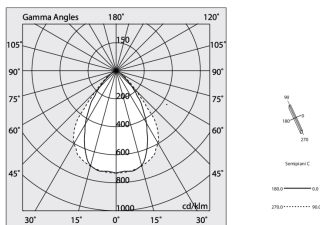

Novalux S.r.l. via Marzabotto, 2 40050 Funo di Argelato (BO) Italy
Tel: +39 051 860558 · Fax +39 051 6647859 · Mail: info@novalux.it · VAT number 00536541204 · novalux.com
Company subject to the management and coordination by SLV GmbH

This technical data sheet is owned by Novalux S.r.l., all rights reserved. Novalux S.r.l. reserves the right to make changes without prior notice.
Last update: 29/5/2026, 16:58:18