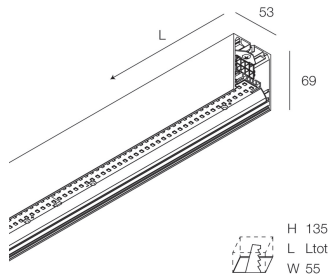

HERO PLUS

114634.02 + 108915.99

HERO+: 60W 3K 2520 DALI/PUSH NE + HERO: DIFF.MICROPRISM. PER 2520

novalux
ITALIAN LIGHTING DESIGN SINCE 1948

Features

Use: Indoor
Type of installation: WALL, RECESSED INTO PLASTERBOARD, SUSPENDED, CEILING MOUNTED, TRACK
Emission: DIRECT
Optics: MICROPRISMATIZED
Colour: BLACK
Dimming: DALI2, PUSH
Emergency: NO
L: 2520mm
A: 53mm
H: 69mm
Made in: ITALY
Warranty: 5 years
Weight: 6.4kg