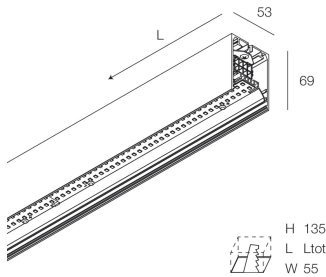

HERO PLUS

114627.01 + 108928.99

HERO+: 60W 2.7K 2520 DALI/PUSH BIA + HERO: DIFF. OPALE TL PER 2520

novalux
ITALIAN LIGHTING DESIGN SINCE 1948

Features

Use: Indoor
Type of installation: WALL, RECESSED INTO PLASTERBOARD, SUSPENDED, CEILING MOUNTED, TRACK
Emission: DIRECT
Optics: OPAL FULL LIGHT
Colour: WHITE
Dimming: DALI2, PUSH
Emergency: NO
L: 2520mm
A: 53mm
H: 69mm
Made in: ITALY
Warranty: 5 years
Weight: 6.4kg