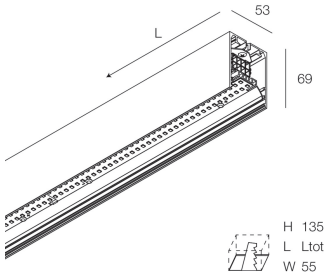

HERO PLUS

114618.01 + 108926.99

HERO+: 46W 4K 1960 BIA + HERO: DIFF. OPALE TL PER 1960

novalux
ITALIAN LIGHTING DESIGN SINCE 1948

Features

Use: Indoor
Type of installation: WALL, RECESSED INTO PLASTERBOARD, SUSPENDED, CEILING MOUNTED, TRACK
Emission: DIRECT
Optics: OPAL FULL LIGHT
Colour: WHITE
Dimming: ON/OFF
Emergency: NO
L: 1960mm
A: 53mm
H: 69mm
Made in: ITALY
Warranty: 5 years
Weight: 5kg