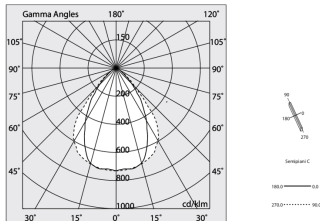

Features

Use: Indoor
Type of installation: WALL, RECESSED INTO PLASTERBOARD, SUSPENDED, CEILING MOUNTED, TRACK
Emission: DIRECT
Optics: MICROPRISMATIZED
Colour: CAFFE
Dimming: ON/OFF
Emergency: NO
L: 1680mm
A: 53mm
H: 69mm
Made in: ITALY
Warranty: 5 years
Weight: 4.2kg

Tech data

Luminaire input power: 44W
Luminaire luminous flux: 4669lm
IP: 40
Insulation class: I
No. of driver per product: 1
Supply voltage: 220-240V 50/60Hz
UGR: <19
SELV: Si

Source

Light source: LED
Source power: 40W
Source luminous flux: 6654lm
Colour temperature: 3000K
CRI: >90
Colour tolerance: 3 Step MacAdam
LED lifespan: 50000h L90 B10

Compliance

CEI EN 60598-1:2021 + A11:2023, CEI EN 60598-2-1:2022, CEI EN 60598-2-2:2012

Standards

Photobiological risk: RISK GROUP 0 Certified fixture in EXEMPT GROUP, in accordance with CEI EN 62471:2010-01, IEC TR 62778:2014.
CAM edilizia: CAM edilizia - Conforme al Decreto Ministeriale 23 giugno 2022 n.256 e 24 novembre 2025 n.256.

[HERO PLUS: View more product info](#)

Novalux S.r.l. via Marzabotto, 2 40050 Funo di Argelato (BO) Italy
Tel: +39 051 860558 · Fax +39 051 6647859 · Mail: info@novalux.it · VAT number 00536541204 · novalux.com
Company subject to the management and coordination by SLV GmbH

This technical data sheet is owned by Novalux S.r.l., all rights reserved. Novalux S.r.l. reserves the right to make changes without prior notice.
Last update: 29/5/2026, 16:50:39