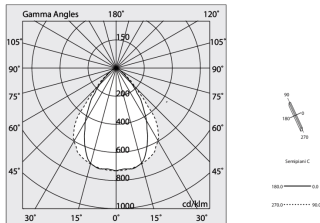

Features

Use: Indoor
Type of installation: WALL, RECESSED INTO PLASTERBOARD, SUSPENDED, CEILING MOUNTED, TRACK
Emission: DIRECT
Optics: MICROPRISMATIZED
Colour: CAPPUCCINO
Dimming: ON/OFF
Emergency: NO
L: 2800mm
A: 53mm
H: 69mm
Made in: ITALY
Warranty: 5 years
Weight: 7kg

Tech data

Luminaire input power: 73W
Luminaire luminous flux: 7284lm
IP: 40
Insulation class: I
No. of driver per product: 1
Supply voltage: 220-240V 50/60Hz
UGR: <19
SELV: Si

Source

Light source: LED
Source power: 66W
Source luminous flux: 10380lm
Colour temperature: 2700K
CRI: >90
Colour tolerance: 3 Step MacAdam
LED lifespan: 50000h L90 B10

Compliance

CEI EN 60598-1:2021 + A11:2023, CEI EN 60598-2-1:2022, CEI EN 60598-2-2:2012

Standards

Photobiological risk: RISK GROUP 0 Certified fixture in EXEMPT GROUP, in accordance with CEI EN 62471:2010-01, IEC TR 62778:2014.
CAM edilizia: CAM edilizia - Conforme al Decreto Ministeriale 23 giugno 2022 n.256 e 24 novembre 2025 n.256.

[HERO PLUS: View more product info](#)

Novalux S.r.l. via Marzabotto, 2 40050 Funo di Argelato (BO) Italy
Tel: +39 051 860558 · Fax +39 051 6647859 · Mail: info@novalux.it · VAT number 00536541204 · novalux.com
Company subject to the management and coordination by SLV GmbH

This technical data sheet is owned by Novalux S.r.l., all rights reserved. Novalux S.r.l. reserves the right to make changes without prior notice.
Last update: 29/5/2026, 16:49:50