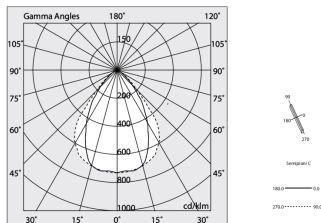

Features

Use: Indoor
Type of installation: WALL, RECESSED INTO PLASTERBOARD, SUSPENDED, CEILING MOUNTED, TRACK
Emission: DIRECT
Optics: MICROPRISMATIZED
Colour: CAPPUCCINO
Dimming: ON/OFF
Emergency: NO
L: 1960mm
A: 53mm
H: 69mm
Made in: ITALY
Warranty: 5 years
Weight: 5kg

Tech data

Luminaire input power: 51W
Luminaire luminous flux: 5099lm
IP: 40
Insulation class: I
No. of driver per product: 1
Supply voltage: 220-240V 50/60Hz
UGR: <19
SELV: Si

Source

Light source: LED
Source power: 46W
Source luminous flux: 7266lm
Colour temperature: 2700K
CRI: >90
Colour tolerance: 3 Step MacAdam
LED lifespan: 50000h L90 B10

Compliance

CEI EN 60598-1:2021 + A11:2023, CEI EN 60598-2-1:2022, CEI EN 60598-2-2:2012

Standards

Photobiological risk: RISK GROUP 0 Certified fixture in EXEMPT GROUP, in accordance with CEI EN 62471:2010-01, IEC TR 62778:2014.
CAM edilizia: CAM edilizia - Conforme al Decreto Ministeriale 23 giugno 2022 n.256 e 24 novembre 2025 n.256.

[HERO PLUS: View more product info](#)

Novalux S.r.l. via Marzabotto, 2 40050 Funo di Argelato (BO) Italy
Tel: +39 051 860558 · Fax +39 051 6647859 · Mail: info@novalux.it · VAT number 00536541204 · novalux.com
Company subject to the management and coordination by SLV GmbH

This technical data sheet is owned by Novalux S.r.l., all rights reserved. Novalux S.r.l. reserves the right to make changes without prior notice.
Last update: 29/5/2026, 16:48:49