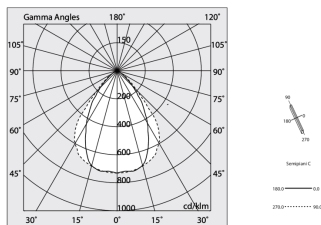

Novalux S.r.l. via Marzabotto, 2 40050 Funo di Argelato (BO) Italy
Tel: +39 051 860558 · Fax +39 051 6647859 · Mail: info@novalux.it · VAT number 00536541204 · novalux.com
Company subject to the management and coordination by SLV GmbH

This technical data sheet is owned by Novalux S.r.l., all rights reserved. Novalux S.r.l. reserves the right to make changes without prior notice.
Last update: 29/5/2026, 16:48:37