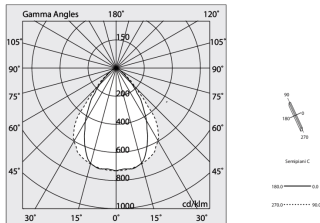

# HERO PLUS

114604.01 + 108913.99

HERO+: 46W 2.7K 1960 BIA + HERO: DIFF.MICROPRISM. PER 1960

**novalux**  
ITALIAN LIGHTING DESIGN SINCE 1948

H 135  
L Ltot  
W 55