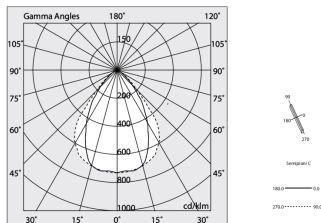

Features

Use: Indoor
Type of installation: WALL, RECESSED INTO PLASTERBOARD, SUSPENDED, CEILING MOUNTED, TRACK
Emission: DIRECT
Optics: MICROPRISMATIZED
Colour: CAFFE
Dimming: ON/OFF
Emergency: NO
L: 1680mm
A: 53mm
H: 69mm
Made in: ITALY
Warranty: 5 years
Weight: 4.2kg

Tech data

Luminaire input power: 44W
Luminaire luminous flux: 4370lm
IP: 40
Insulation class: I
No. of driver per product: 1
Supply voltage: 220-240V 50/60Hz
UGR: <19
SELV: Si

Source

Light source: LED
Source power: 40W
Source luminous flux: 6228lm
Colour temperature: 2700K
CRI: >90
Colour tolerance: 3 Step MacAdam
LED lifespan: 50000h L90 B10

Compliance

CEI EN 60598-1:2021 + A11:2023, CEI EN 60598-2-1:2022, CEI EN 60598-2-2:2012

Standards

Photobiological risk: RISK GROUP 0 Certified fixture in EXEMPT GROUP, in accordance with CEI EN 62471:2010-01, IEC TR 62778:2014.
CAM edilizia: CAM edilizia - Conforme al Decreto Ministeriale 23 giugno 2022 n.256 e 24 novembre 2025 n.256.

[HERO PLUS: View more product info](#)

Novalux S.r.l. via Marzabotto, 2 40050 Funo di Argelato (BO) Italy
Tel: +39 051 860558 · Fax +39 051 6647859 · Mail: info@novalux.it · VAT number 00536541204 · novalux.com
Company subject to the management and coordination by SLV GmbH

This technical data sheet is owned by Novalux S.r.l., all rights reserved. Novalux S.r.l. reserves the right to make changes without prior notice.
Last update: 29/5/2026, 16:48:25