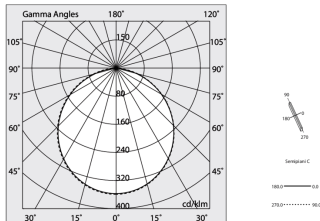

HERO PLUS

114602.01 + 108902.99

HERO+: 33W 2.7K 1400 BIA + HERO: DIFF. OPALE PER 1400

novalux
ITALIAN LIGHTING DESIGN SINCE 1948

Features

Use: Indoor
Type of installation: WALL, RECESSED INTO PLASTERBOARD, SUSPENDED, CEILING MOUNTED, TRACK
Emission: DIRECT
Optics: OPAL
Colour: WHITE
Dimming: ON/OFF
Emergency: NO
L: 1400mm
A: 53mm
H: 69mm
Made in: ITALY
Warranty: 5 years
Weight: 3.5kg

Tech data

Luminaire input power: 36,5W
Luminaire luminous flux: 3134lm
IP: 40
Insulation class: I
No. of driver per product: 1
Supply voltage: 220-240V 50/60Hz
SELV: Si

Source

Light source: LED
Source power: 33W
Source luminous flux: 5190lm
Colour temperature: 2700K
CRI: >90
Colour tolerance: 3 Step MacAdam
LED lifespan: 50000h L90 B10

Compliance

CEI EN 60598-1:2021 + A11:2023, CEI EN 60598-2-1:2022, CEI EN 60598-2-2:2012

Standards

Photobiological risk: RISK GROUP 0 Certified fixture in EXEMPT GROUP, in accordance with CEI EN 62471:2010-01, IEC TR 62778:2014.
CAM edilizia: CAM edilizia - Conforme al Decreto Ministeriale 23 giugno 2022 n.256 e 24 novembre 2025 n.256.

[HERO PLUS: View more product info](#)

Novalux S.r.l. via Marzabotto, 2 40050 Funo di Argelato (BO) Italy
Tel: +39 051 860558 · Fax +39 051 6647859 · Mail: info@novalux.it · VAT number 00536541204 · novalux.com
Company subject to the management and coordination by SLV GmbH

This technical data sheet is owned by Novalux S.r.l., all rights reserved. Novalux S.r.l. reserves the right to make changes without prior notice.
Last update: 29/5/2026, 16:47:48