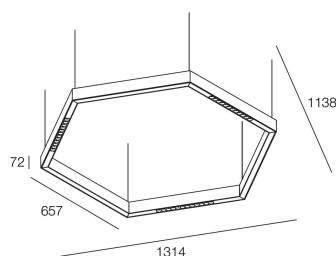

SIX B

114512.02

novalux
ITALIAN LIGHTING DESIGN SINCE 1948

Features

Use: Indoor
Type of installation: SUSPENDED
Emission: DIRECT/INDIRECT
Optics: MICRO OPTICS
Colour: BLACK
Dimming: DALI2, PUSH
Emergency: NO
L: 1314mm
A: 1138mm
H: 72mm
Made in: ITALY
Warranty: 5 years
Weight: 10.2kg

Tech data

Luminaire input power: 70W
Luminaire luminous flux: 7250lm
Direct luminous flux: 2840lm
Indirect luminous flux: 4410lm
IP: 40
Insulation class: I
No. of driver per product: 2
Supply voltage: 220-240V 50/60Hz
UGR: <19
SELV: Si