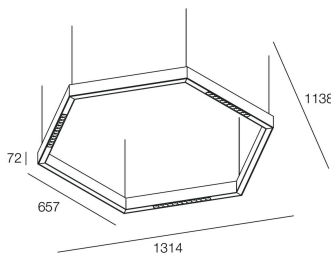

SIX B

114510.02

novalux
ITALIAN LIGHTING DESIGN SINCE 1948

Features

Use: Indoor
Type of installation: SUSPENDED
Emission: DIRECT/INDIRECT
Optics: MICRO OPTICS
Colour: BLACK
Dimming: DALI2, PUSH
Emergency: NO
L: 1314mm
A: 1138mm
H: 72mm
Made in: ITALY
Warranty: 5 years
Weight: 10.2kg

Tech data

Luminaire input power: 70W
Luminaire luminous flux: 6540lm
Direct luminous flux: 2562lm
Indirect luminous flux: 3978lm
IP: 40
Insulation class: I
No. of driver per product: 2
Supply voltage: 220-240V 50/60Hz
UGR: <19
SELV: Si