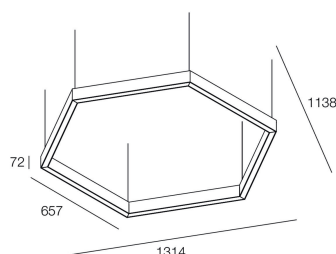

SIX B

114507.02

novalux

ITALIAN LIGHTING DESIGN SINCE 1948

Features

Use: Indoor
Type of installation: SUSPENDED
Emission: DIRECT/INDIRECT
Optics: OPAL
Colour: BLACK
Dimming: DALI2, PUSH
Emergency: NO
L: 1314mm
A: 1138mm
H: 72mm
Made in: ITALY
Warranty: 5 years
Weight: 10.2kg

Tech data

Luminaire input power: 110W
Luminaire luminous flux: 9560lm
Direct luminous flux: 5582lm
Indirect luminous flux: 3978lm
IP: 40
Insulation class: I
No. of driver per product: 3
Supply voltage: 220-240V 50/60Hz
UGR: <19
SELV: Si