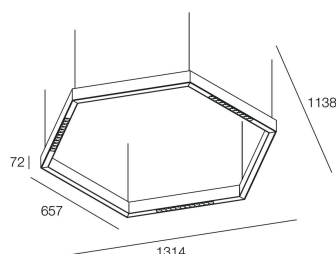

SIX B

114506.01

novalux

ITALIAN LIGHTING DESIGN SINCE 1948

Features

Use: Indoor
Type of installation: SUSPENDED
Emission: DIRECT/INDIRECT
Optics: MICRO OPTICS
Colour: WHITE
Dimming: ON/OFF
Emergency: NO
L: 1314mm
A: 1138mm
H: 72mm
Made in: ITALY
Warranty: 5 years
Weight: 10.2kg

Tech data

Luminaire input power: 70W
Luminaire luminous flux: 7250lm
Direct luminous flux: 2840lm
Indirect luminous flux: 4410lm
IP: 40
Insulation class: I
No. of driver per product: 2
Supply voltage: 220-240V 50/60Hz
UGR: <19
SELV: Si