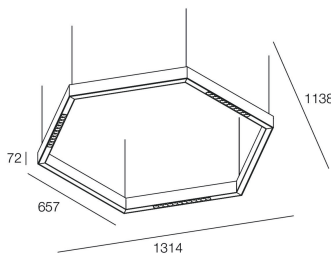

SIX B

114504.01

novalux
ITALIAN LIGHTING DESIGN SINCE 1948

Features

Use: Indoor
Type of installation: SUSPENDED
Emission: DIRECT/INDIRECT
Optics: MICRO OPTICS
Colour: WHITE
Dimming: ON/OFF
Emergency: NO
L: 1314mm
A: 1138mm
H: 72mm
Made in: ITALY
Warranty: 5 years
Weight: 10.2kg

Tech data

Luminaire input power: 70W
Luminaire luminous flux: 6540lm
Direct luminous flux: 2562lm
Indirect luminous flux: 3978lm
IP: 40
Insulation class: I
No. of driver per product: 2
Supply voltage: 220-240V 50/60Hz
UGR: <19
SELV: Si