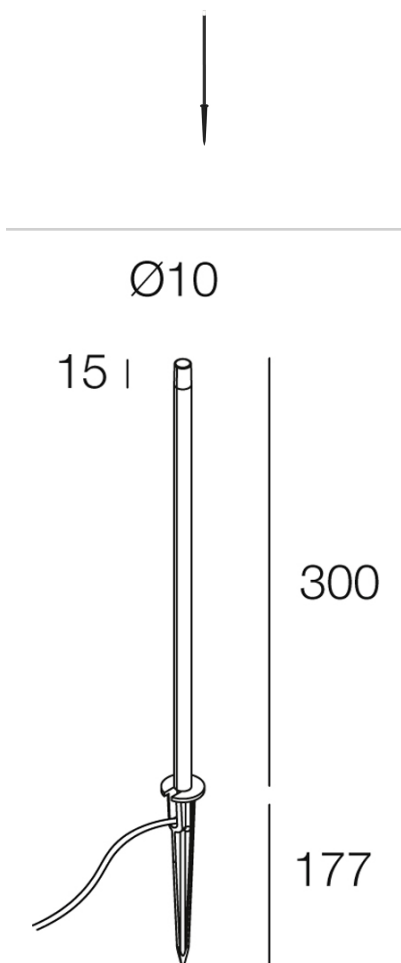

Features

Use: Outdoor
Type of installation: FLOOR, SPIKE LIGHT
Optics: OPAL
Colour: BLACK
Dimming: ON/OFF
Emergency: NO
H: 300mm
ø: 10
Warranty: 3 years

Tech data

Luminaire input power: 0.5W
Luminaire luminous flux: 56lm
IP: 65
Insulation class: III
Supply voltage: 24 Vdc
SELV: Si

Source

Light source: LED
Source power: 0.5W
Colour temperature: 3000K
CRI: >80
LED lifespan: 30000h L70 B20

Compliance

CEI EN 60598-1:2021 + A11:2023, CEI EN 60598-2-1:2022

Standards

Photobiological risk: RISK GROUP 0 Certified fixture in EXEMPT GROUP, in accordance with CEI EN 62471:2010-01, IEC TR 62778:2014.

[View more product info](#)