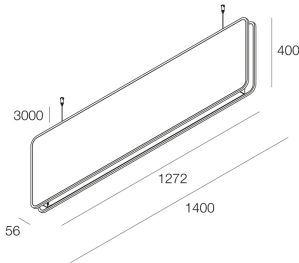

Novalux S.r.l. via Marzabotto, 2 40050 Funo di Argelato (BO) Italy
Tel: +39 051 860558 · Fax +39 051 6647859 · Mail: info@novalux.it · VAT number 00536541204 · novalux.com
Company subject to the management and coordination by SLV GmbH

This technical data sheet is owned by Novalux S.r.l., all rights reserved. Novalux S.r.l. reserves the right to make changes without prior notice.
Last update: 29/5/2026, 16:28:58