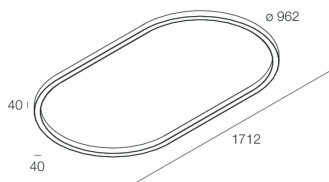

Features

Use: Indoor
Type of installation: WALL, SUSPENDED, CEILING MOUNTED
Emission: DIRECT
Optics: OPAL
Colour: GOLD
Dimming: WITH ACCESSORY
Emergency: NO
L: 1712mm
A: 40mm
H: 40mm
ø: 962mm
Made in: ITALY
Warranty: 5 years
Weight: 10kg

Tech data

Luminaire input power: 105.7W
Luminaire luminous flux: 6268lm
IP: 40
Insulation class: III
Supply voltage: MAX 1.8A
UGR: <19
IK: 03
SELV: Si

Source

Light source: LED
Source power: 93W
Source luminous flux: 12753lm
Colour temperature: 2700K
CRI: >90
Colour tolerance: 3 Step MacAdam
LED lifespan: 50000h L80 B20