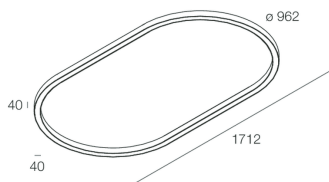

Features

Use: Indoor
Type of installation: WALL, SUSPENDED, CEILING MOUNTED
Emission: DIRECT
Optics: OPAL
Colour: CAFFE
Dimming: WITH ACCESSORY
Emergency: NO
L: 1712mm
A: 40mm
H: 40mm
ø: 962mm
Made in: ITALY
Warranty: 5 years
Weight: 10kg

Tech data

Luminaire input power: 105.7W
Luminaire luminous flux: 5920lm
IP: 40
Insulation class: III
Supply voltage: MAX 1.8A
UGR: <19
IK: 03
SELV: Si

Source

Light source: LED
Source power: 93W
Source luminous flux: 12753lm
Colour temperature: 2700K
CRI: >90
Colour tolerance: 3 Step MacAdam
LED lifespan: 50000h L80 B20