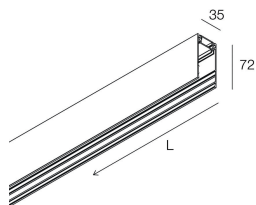

Novalux S.r.l. via Marzabotto, 2 40050 Funo di Argelato (BO) Italy
Tel: +39 051 860558 · Fax +39 051 6647859 · Mail: info@novalux.it · VAT number 00536541204 · novalux.com
Company subject to the management and coordination by SLV GmbH

This technical data sheet is owned by Novalux S.r.l., all rights reserved. Novalux S.r.l. reserves the right to make changes without prior notice.
Last update: 29/5/2026, 16:24:07