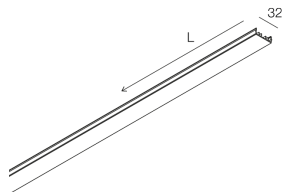

Features

Use: Indoor
Colour: CAFFE
L: 1272mm
A: 32mm
H: 12mm
Made in: ITALY
Warranty: 5 years

Tech data

IP: 40