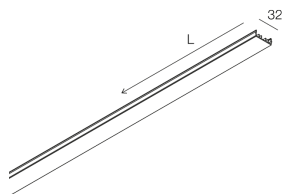

Features

Use: Indoor
Colour: CAFFE
L: 636mm
A: 32mm
H: 12mm
Made in: ITALY
Warranty: 5 years

Tech data

IP: 40