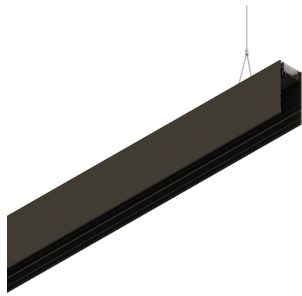

# HERO MINI B

113301.20

**novalux**  
ITALIAN LIGHTING DESIGN SINCE 1948

## Features

Use: Indoor  
Type of installation: SUSPENDED  
Emission: DIRECT/INDIRECT  
Colour: CAFFE  
L: 636mm  
A: 35mm  
H: 72mm  
Made in: ITALY