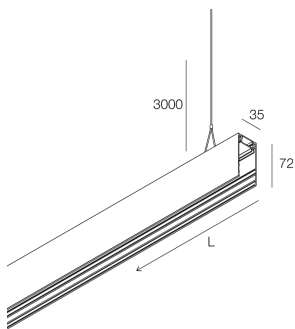

Novalux S.r.l. via Marzabotto, 2 40050 Funo di Argelato (BO) Italy
Tel: +39 051 860558 · Fax +39 051 6647859 · Mail: info@novalux.it · VAT number 00536541204 · novalux.com
Company subject to the management and coordination by SLV GmbH

This technical data sheet is owned by Novalux S.r.l., all rights reserved. Novalux S.r.l. reserves the right to make changes without prior notice.
Last update: 8/4/2025, 11:37:47