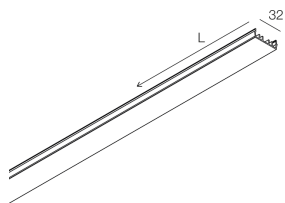

Features

Use: Indoor
Colour: CAFFE
L: 636mm
A: 32mm
H: 12mm
Made in: ITALY
Warranty: 5 years

Tech data

IP: 40