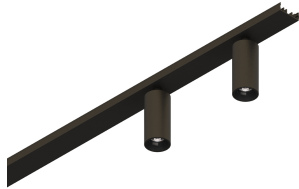

HERO MINI SYSTEM

113224.20

novalux
ITALIAN LIGHTING DESIGN SINCE 1948

Features

Use: Indoor
Optics: SPOT
Beam: 25°
Colour: CAFFE
Dimming: WITH ACCESSORY
Emergency: NO
L: 636mm
A: 32mm
H: 12mm
Made in: ITALY
Warranty: 5 years