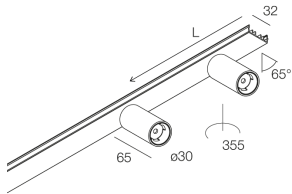

Novalux S.r.l. via Marzabotto, 2 40050 Funo di Argelato (BO) Italy
Tel: +39 051 860558 · Fax +39 051 6647859 · Mail: info@novalux.it · VAT number 00536541204 · novalux.com
Company subject to the management and coordination by SLV GmbH

This technical data sheet is owned by Novalux S.r.l., all rights reserved. Novalux S.r.l. reserves the right to make changes without prior notice.
Last update: 14/11/2024, 18:22:34