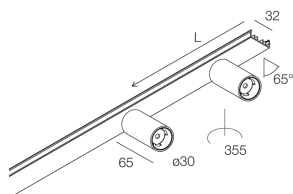

Novalux S.r.l. via Marzabotto, 2 40050 Funo di Argelato (BO) Italy
Tel: +39 051 860558 · Fax +39 051 6647859 · Mail: info@novalux.it · VAT number 00536541204 · novalux.com
Company subject to the management and coordination by SLV GmbH

This technical data sheet is owned by Novalux S.r.l., all rights reserved. Novalux S.r.l. reserves the right to make changes without prior notice.
Last update: 14/11/2024, 18:22:34