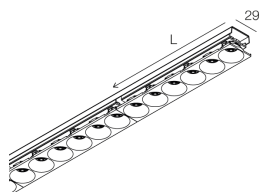

HERO MINI SYSTEM

113213.02

novalux
ITALIAN LIGHTING DESIGN SINCE 1948

Features

Use: Indoor
Optics: MICRO OPTICS
Beam: 40°
Colour: BLACK
Dimming: WITH ACCESSORY
Emergency: NO
L: 636mm
A: 30mm
H: 24mm
Made in: ITALY
Warranty: 5 years

Tech data

Luminaire input power: 20W
Luminaire luminous flux: 1893lm
IP: 40
Insulation class: III
Supply voltage: DC 700 MA
UGR: <19

Source

Light source: LED
Source power: 17W
Colour temperature: 4000K
CRI: >90
Colour tolerance: 3 Step MacAdam
LED lifespan: 50000h L80 B20