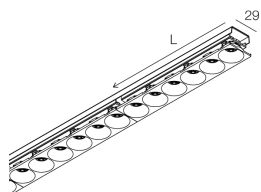

HERO MINI SYSTEM

113212.02

novalux
ITALIAN LIGHTING DESIGN SINCE 1948

Features

Use: Indoor
Optics: MICRO OPTICS
Beam: 40°
Colour: BLACK
Dimming: WITH ACCESSORY
Emergency: NO
L: 636mm
A: 30mm
H: 24mm
Made in: ITALY
Warranty: 5 years

Tech data

Luminaire input power: 20W
Luminaire luminous flux: 1798lm
IP: 40
Insulation class: III
Supply voltage: DC 700 MA
UGR: <19

Source

Light source: LED
Source power: 17W
Colour temperature: 3000K
CRI: >90
Colour tolerance: 3 Step MacAdam
LED lifespan: 50000h L80 B20