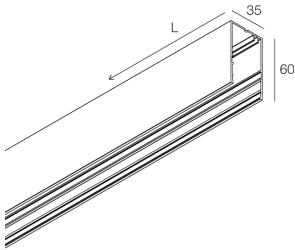

Novalux S.r.l. via Marzabotto, 2 40050 Funo di Argelato (BO) Italy
Tel: +39 051 860558 · Fax +39 051 6647859 · Mail: info@novalux.it · VAT number 00536541204 · novalux.com
Company subject to the management and coordination by SLV GmbH

This technical data sheet is owned by Novalux S.r.l., all rights reserved. Novalux S.r.l. reserves the right to make changes without prior notice.
Last update: 29/4/2024, 15:21:40