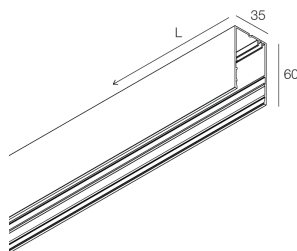

Novalux S.r.l. via Marzabotto, 2 40050 Funo di Argelato (BO) Italy
Tel: +39 051 860558 · Fax +39 051 6647859 · Mail: info@novalux.it · VAT number 00536541204 · novalux.com
Company subject to the management and coordination by SLV GmbH

This technical data sheet is owned by Novalux S.r.l., all rights reserved. Novalux S.r.l. reserves the right to make changes without prior notice.
Last update: 29/4/2024, 15:21:40