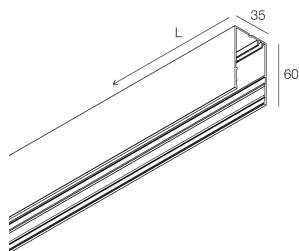

Novalux S.r.l. via Marzabotto, 2 40050 Funo di Argelato (BO) Italy
Tel: +39 051 860558 · Fax +39 051 6647859 · Mail: info@novalux.it · VAT number 00536541204 · novalux.com
Company subject to the management and coordination by SLV GmbH

This technical data sheet is owned by Novalux S.r.l., all rights reserved. Novalux S.r.l. reserves the right to make changes without prior notice.
Last update: 29/4/2024, 15:21:40