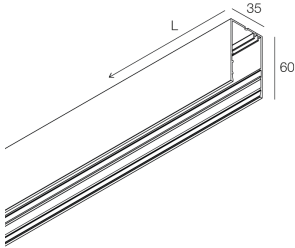

Novalux S.r.l. via Marzabotto, 2 40050 Funo di Argelato (BO) Italy
Tel: +39 051 860558 · Fax +39 051 6647859 · Mail: info@novalux.it · VAT number 00536541204 · novalux.com
Company subject to the management and coordination by SLV GmbH

This technical data sheet is owned by Novalux S.r.l., all rights reserved. Novalux S.r.l. reserves the right to make changes without prior notice.
Last update: 29/4/2024, 15:21:37