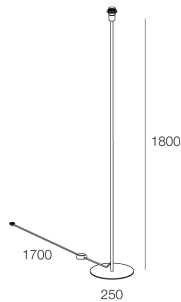

TINY PT

112701.02

novalux
ITALIAN LIGHTING DESIGN SINCE 1948

Features

Use: Indoor
Type of installation: FLOOR
Colour: BLACK
H: 1800mm
ø: 250 mm
Made in: EU
Warranty: 5 years

Tech data

Insulation class: I
Supply voltage: 220-230V 50/60 Hz

Source

Socket: E27 (lamp not included)
Source power: MAX 25W LED

[View more product info](#)

Novalux S.r.l. via Marzabotto, 2 40050 Funo di Argelato (BO) Italy
Tel: +39 051 860558 · Fax +39 051 6647859 · Mail: info@novalux.it · VAT number 00536541204 · novalux.com
Company subject to the management and coordination by SLV GmbH