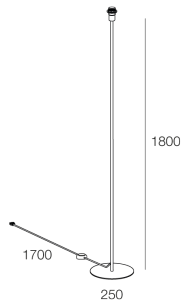

TINY PT

112701.01

novalux
ITALIAN LIGHTING DESIGN SINCE 1948

Features

Use: Indoor
Type of installation: FLOOR
Colour: WHITE
H: 1800mm
ø: 250 mm
Made in: EU
Warranty: 5 years

Tech data

Insulation class: I
Supply voltage: 220-230V 50/60 Hz

Source

Socket: E27 (lamp not included)
Source power: MAX 25W LED

[View more product info](#)

Novalux S.r.l. via Marzabotto, 2 40050 Funo di Argelato (BO) Italy
Tel: +39 051 860558 · Fax +39 051 6647859 · Mail: info@novalux.it · VAT number 00536541204 · novalux.com
Company subject to the management and coordination by SLV GmbH