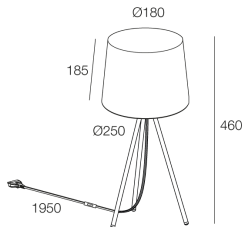

CHANEL TL

112602.26

novalux
ITALIAN LIGHTING DESIGN SINCE 1948

Features

Use: Indoor
Type of installation: TABLE LAMP
Colour: BLACK/GOLD FABRIC
H: 460mm
ø: 180 mm
Made in: EU
Warranty: 5 years

Tech data

Insulation class: I
Supply voltage: 220-230V 50/60 Hz

Source

Socket: E27 (lamp not included)
Source power: MAX 25W LED

[View more product info](#)

Novalux S.r.l. via Marzabotto, 2 40050 Funo di Argelato (BO) Italy
Tel: +39 051 860558 · Fax +39 051 6647859 · Mail: info@novalux.it · VAT number 00536541204 · novalux.com
Company subject to the management and coordination by SLV GmbH