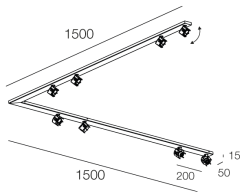

Features

Use: Indoor
Type of installation: CEILING MOUNTED
Emission: ADJUSTABLE
Optics: SPOT
Colour: WHITE
L: 1500x1500mm
A: 50mm
H: 15mm
Made in: EU
Warranty: 5 years

Tech data

Insulation class: I
Supply voltage: 220-230V 50/60 Hz

Source

Socket: GU10 (lamp not included)
Source power: MAX 8x 10W LED

[View more product info](#)