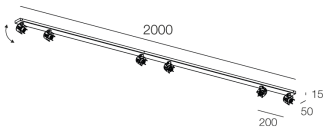

Features

Use: Indoor
Type of installation: CEILING MOUNTED
Emission: ADJUSTABLE
Optics: SPOT
Colour: BLACK
L: 2000mm
A: 50mm
H: 15mm
Made in: EU
Warranty: 5 years

Tech data

Insulation class: I
Supply voltage: 220-230V 50/60 Hz

Source

Socket: GU10 (lamp not included)
Source power: MAX 6x 10W LED

[View more product info](#)

SCREENS

DIFFUSORE D.55 OPALE X SPOT BI/NE/LG/DG

112903.99

DIFFUSORE D.55 OPALE X SPOT OS

112904.99