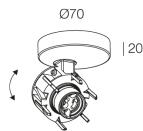

HONEY PL

112403.01

novalux
ITALIAN LIGHTING DESIGN SINCE 1948

Features

Use: Indoor
Type of installation: CEILING MOUNTED
Emission: ADJUSTABLE
Optics: SPOT
Colour: WHITE
H: 20mm
ø: 70 mm
Made in: EU
Warranty: 5 years

Tech data

Insulation class: I
Supply voltage: 220-230V 50/60 Hz

Source

Socket: GU10 (lamp not included)
Source power: MAX 10W LED

[View more product info](#)

Novalux S.r.l. via Marzabotto, 2 40050 Funo di Argelato (BO) Italy
Tel: +39 051 860558 · Fax +39 051 6647859 · Mail: info@novalux.it · VAT number 00536541204 · novalux.com
Company subject to the management and coordination by SLV GmbH

This technical data sheet is owned by Novalux S.r.l., all rights reserved. Novalux S.r.l. reserves the right to make changes without prior notice.
Last update: 14/11/2024, 18:21:06