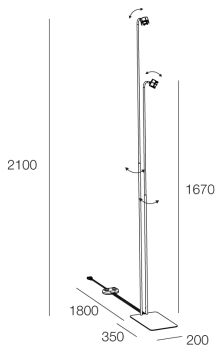

HONEY PT

112402.01

novalux
ITALIAN LIGHTING DESIGN SINCE 1948

Features

Use: Indoor
Type of installation: FLOOR
Emission: ADJUSTABLE
Optics: SPOT
Colour: WHITE
L: 200mm
A: 350mm
H: 2100mm
Made in: EU
Warranty: 5 years

Tech data

Insulation class: I
Supply voltage: 220-230V 50/60 Hz

Source

Socket: GU10 (lamp not included)
Source power: MAX 2x 10W LED

[View more product info](#)

Novalux S.r.l. via Marzabotto, 2 40050 Funo di Argelato (BO) Italy
Tel: +39 051 860558 · Fax +39 051 6647859 · Mail: info@novalux.it · VAT number 00536541204 · novalux.com
Company subject to the management and coordination by SLV GmbH

CORPO X SPOT HONEY NERO

112909.02

CORPO X SPOT HONEY OTTONE SATINATO

112909.16

Novalux S.r.l. via Marzabotto, 2 40050 Funo di Argelato (BO) Italy
Tel: +39 051 860558 · Fax +39 051 6647859 · Mail: info@novalux.it · VAT number 00536541204 · novalux.com
Company subject to the management and coordination by SLV GmbH