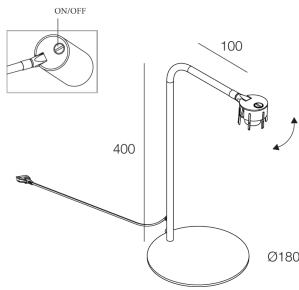

Source

Socket: GU10 (lamp not included)
Source power: MAX 10W LED

[View more product info](#)

Novalux S.r.l. via Marzabotto, 2 40050 Funo di Argelato (BO) Italy
Tel: +39 051 860558 · Fax +39 051 6647859 · Mail: info@novalux.it · VAT number 00536541204 · novalux.com
Company subject to the management and coordination by SLV GmbH

This technical data sheet is owned by Novalux S.r.l., all rights reserved. Novalux S.r.l. reserves the right to make changes without prior notice.
Last update: 14/11/2024, 18:21:04