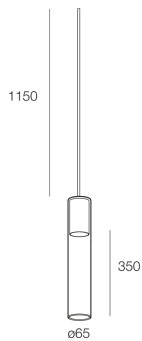

## Features

Use: Indoor  
Type of installation: SUSPENDED  
Emission: DIRECT  
Optics: SPOT  
Colour: DARK GREY  
H: 350mm  
ø: 65mm  
Made in: EU  
Warranty: 5 years

## Source

Socket: GU10 (lamp not included)  
Source power: MAX 10W LED

[View more product info](#)

**112908.01**

---

ROSONE CIRCOLARE 3 X D. 200 NERO

**112908.02**

---

ROSONE CIRCOLARE 3 X D. 200 LIGHT GREY

**112908.23**

---

ROSONE CIRCOLARE 3 X D. 200 DARK GREY

**112908.24**