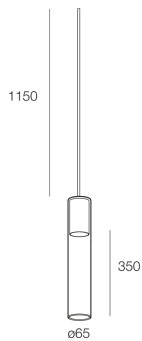

Features

Use: Indoor
Type of installation: SUSPENDED
Emission: DIRECT
Optics: SPOT
Colour: SATIN BRASS
H: 350mm
ø: 55mm
Made in: EU
Warranty: 5 years

Tech data

Insulation class: I
Supply voltage: 220-230V 50/60 Hz

Source

Socket: GU10 (lamp not included)
Source power: MAX 10W LED

[View more product info](#)

MOUNTING ACCESSORIES

	ROSONE PLAFONE D. 55 BIANCO	112905.01
	ROSONE PLAFONE D. 55 NERO	112905.02
	ROSONE PLAFONE D. 55 LIGHT GREY	112905.23
	ROSONE PLAFONE D. 55 DARK GREY	112905.24
	ROSONE INCASSO DIAM. 40 BIANCO	112906.01
	ROSONE INCASSO DIAM. 40 NERO	112906.02
	ROSONE INCASSO DIAM. 40 LIGHT GREY	112906.23
	ROSONE INCASSO DIAM. 40 DARK GREY	112906.24
	ROSONE LINEARE 3 X L=620 BIANCO	112907.01
	ROSONE LINEARE 3 X L=620 NERO	112907.02
	ROSONE LINEARE 3 X L=620 LIGHT GREY	112907.23
	ROSONE LINEARE 3 X L=620 DARK GREY	112907.24

112908.01

ROSONE CIRCOLARE 3 X D. 200 NERO

112908.02

ROSONE CIRCOLARE 3 X D. 200 LIGHT GREY

112908.23

ROSONE CIRCOLARE 3 X D. 200 DARK GREY

112908.24