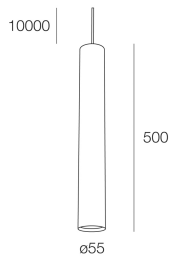

COLLINS SP

111819.01

novalux
ITALIAN LIGHTING DESIGN SINCE 1948

Features

Use: Indoor
Type of installation: SUSPENDED
Emission: DIRECT
Optics: SPOT
Colour: WHITE
H: 500mm
ø: 55mm
Made in: EU
Warranty: 5 years

Tech data

IP: 20
Insulation class: I
Supply voltage: 220-230V 50/60 Hz

Source

Socket: GU10 (lamp not included)
Source power: MAX 10W LED

[COLLINS SP: View more product info](#)

Novalux S.r.l. via Marzabotto, 2 40050 Funo di Argelato (BO) Italy
Tel: +39 051 860558 · Fax +39 051 6647859 · Mail: info@novalux.it · VAT number 00536541204 · novalux.com
Company subject to the management and coordination by SLV GmbH

This technical data sheet is owned by Novalux S.r.l., all rights reserved. Novalux S.r.l. reserves the right to make changes without prior notice.
Last update: 9/6/2026, 16:16:00